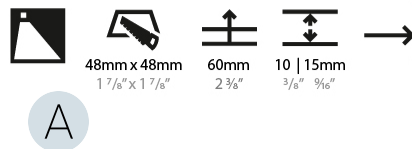

GENERAL

Series: Delight
Subseries: Delight Gooo!
Brand: Prolicht
Division: Architectural
Mounting Type: Recessed
Mounting Location: Wall
Subcategory: Step Light

PHYSICAL

Shape: Square
Length (mm): 55
Length (in): 2 ³/₁₆"
Height (mm): 55
Depth (mm): 50
Height (in): 2 ³/₁₆"
Depth (in): 1 ¹⁵/₁₆"
Ceiling Thickness (mm): 10-15
Ceiling Thickness (in): 3/8 - 9/16
Min. Recessing Depth (mm): 15
Min. Recessing Depth (in): 9/16
Light Distribution: Asymmetric
Weight (kg): 0.11
Weight (lbs): 0.25
Fixture Finish: SSR / BKV / CWI / CRY / HAB / UFT / ITA / RUA / FTG / MYG / LOD / PUS / FRO / FUP / KIA / POP / BLS / SPG / MEY / GOH / GUM / CHC / COM / ABZ / JAG / OBR / MOS / ROR
Fixture Material: Aluminum

ELECTRICAL

Lamp Type: LED (Zhaga Standard)
Input Wattage (W): 2.2
Total Output Wattage (W): 2
Dimming: Tri-Mode (Non-Dimming and Phase Dimming (120Vac only) and 0-10V Dimming)
Driver Included: No
Driver Location: Remote
Driver Type: Constant Current - Universal
Input Voltage (V): 120 - 277
Constant Current (MA): 700

LED

Number of LEDs: 1
Color Temperature (°K): 2700 / 3000 / 4000
Max. Delivered Lumen (lm): 50
Nominal Lumen (lm): 170
CRI: >90 CRI
Lamp Life (hrs): 50000

OPTICAL

RATINGS AND CERTIFICATIONS

Certified By: Certified for North American Standards
IP rating: IP20